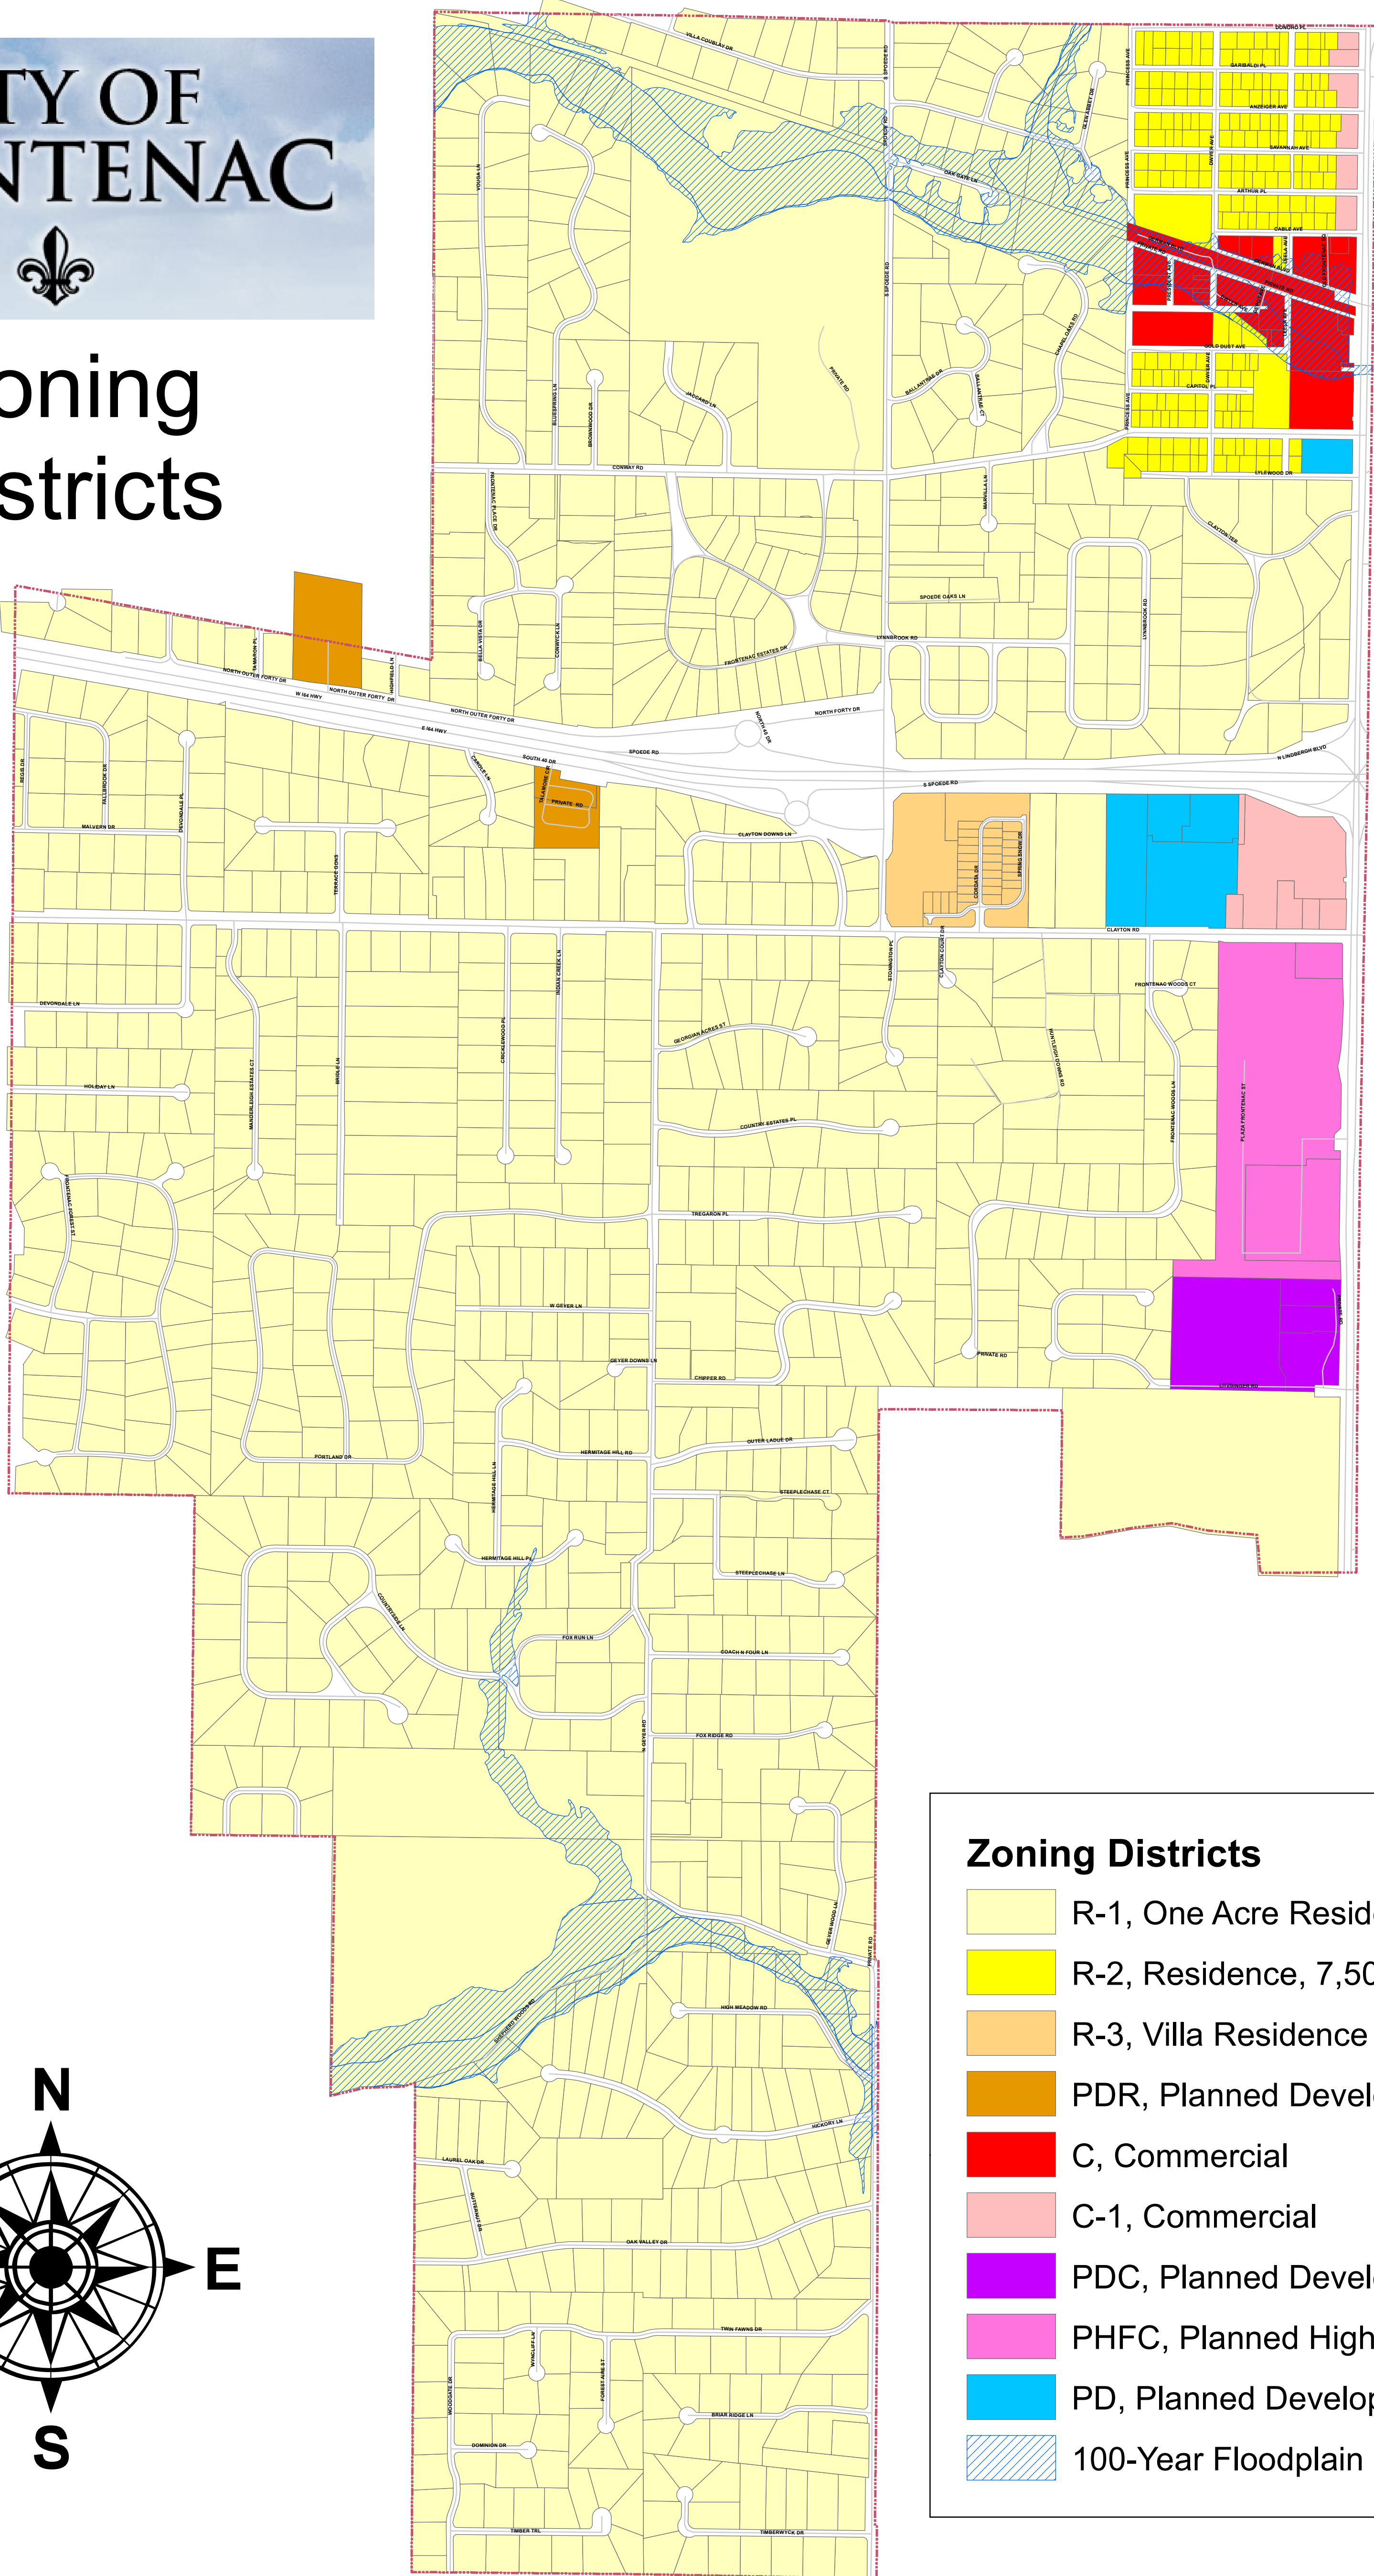

Zoning Districts

Zoning Districts	
	R-1, One Acre Residence
	R-2, Residence, 7,500 Sq. Ft.
	R-3, Villa Residence
	PDR, Planned Development Residential
	C, Commercial
	C-1, Commercial
	PDC, Planned Development Commercial
	PHFC, Planned High Fashion Center
	PD, Planned Development
	100-Year Floodplain