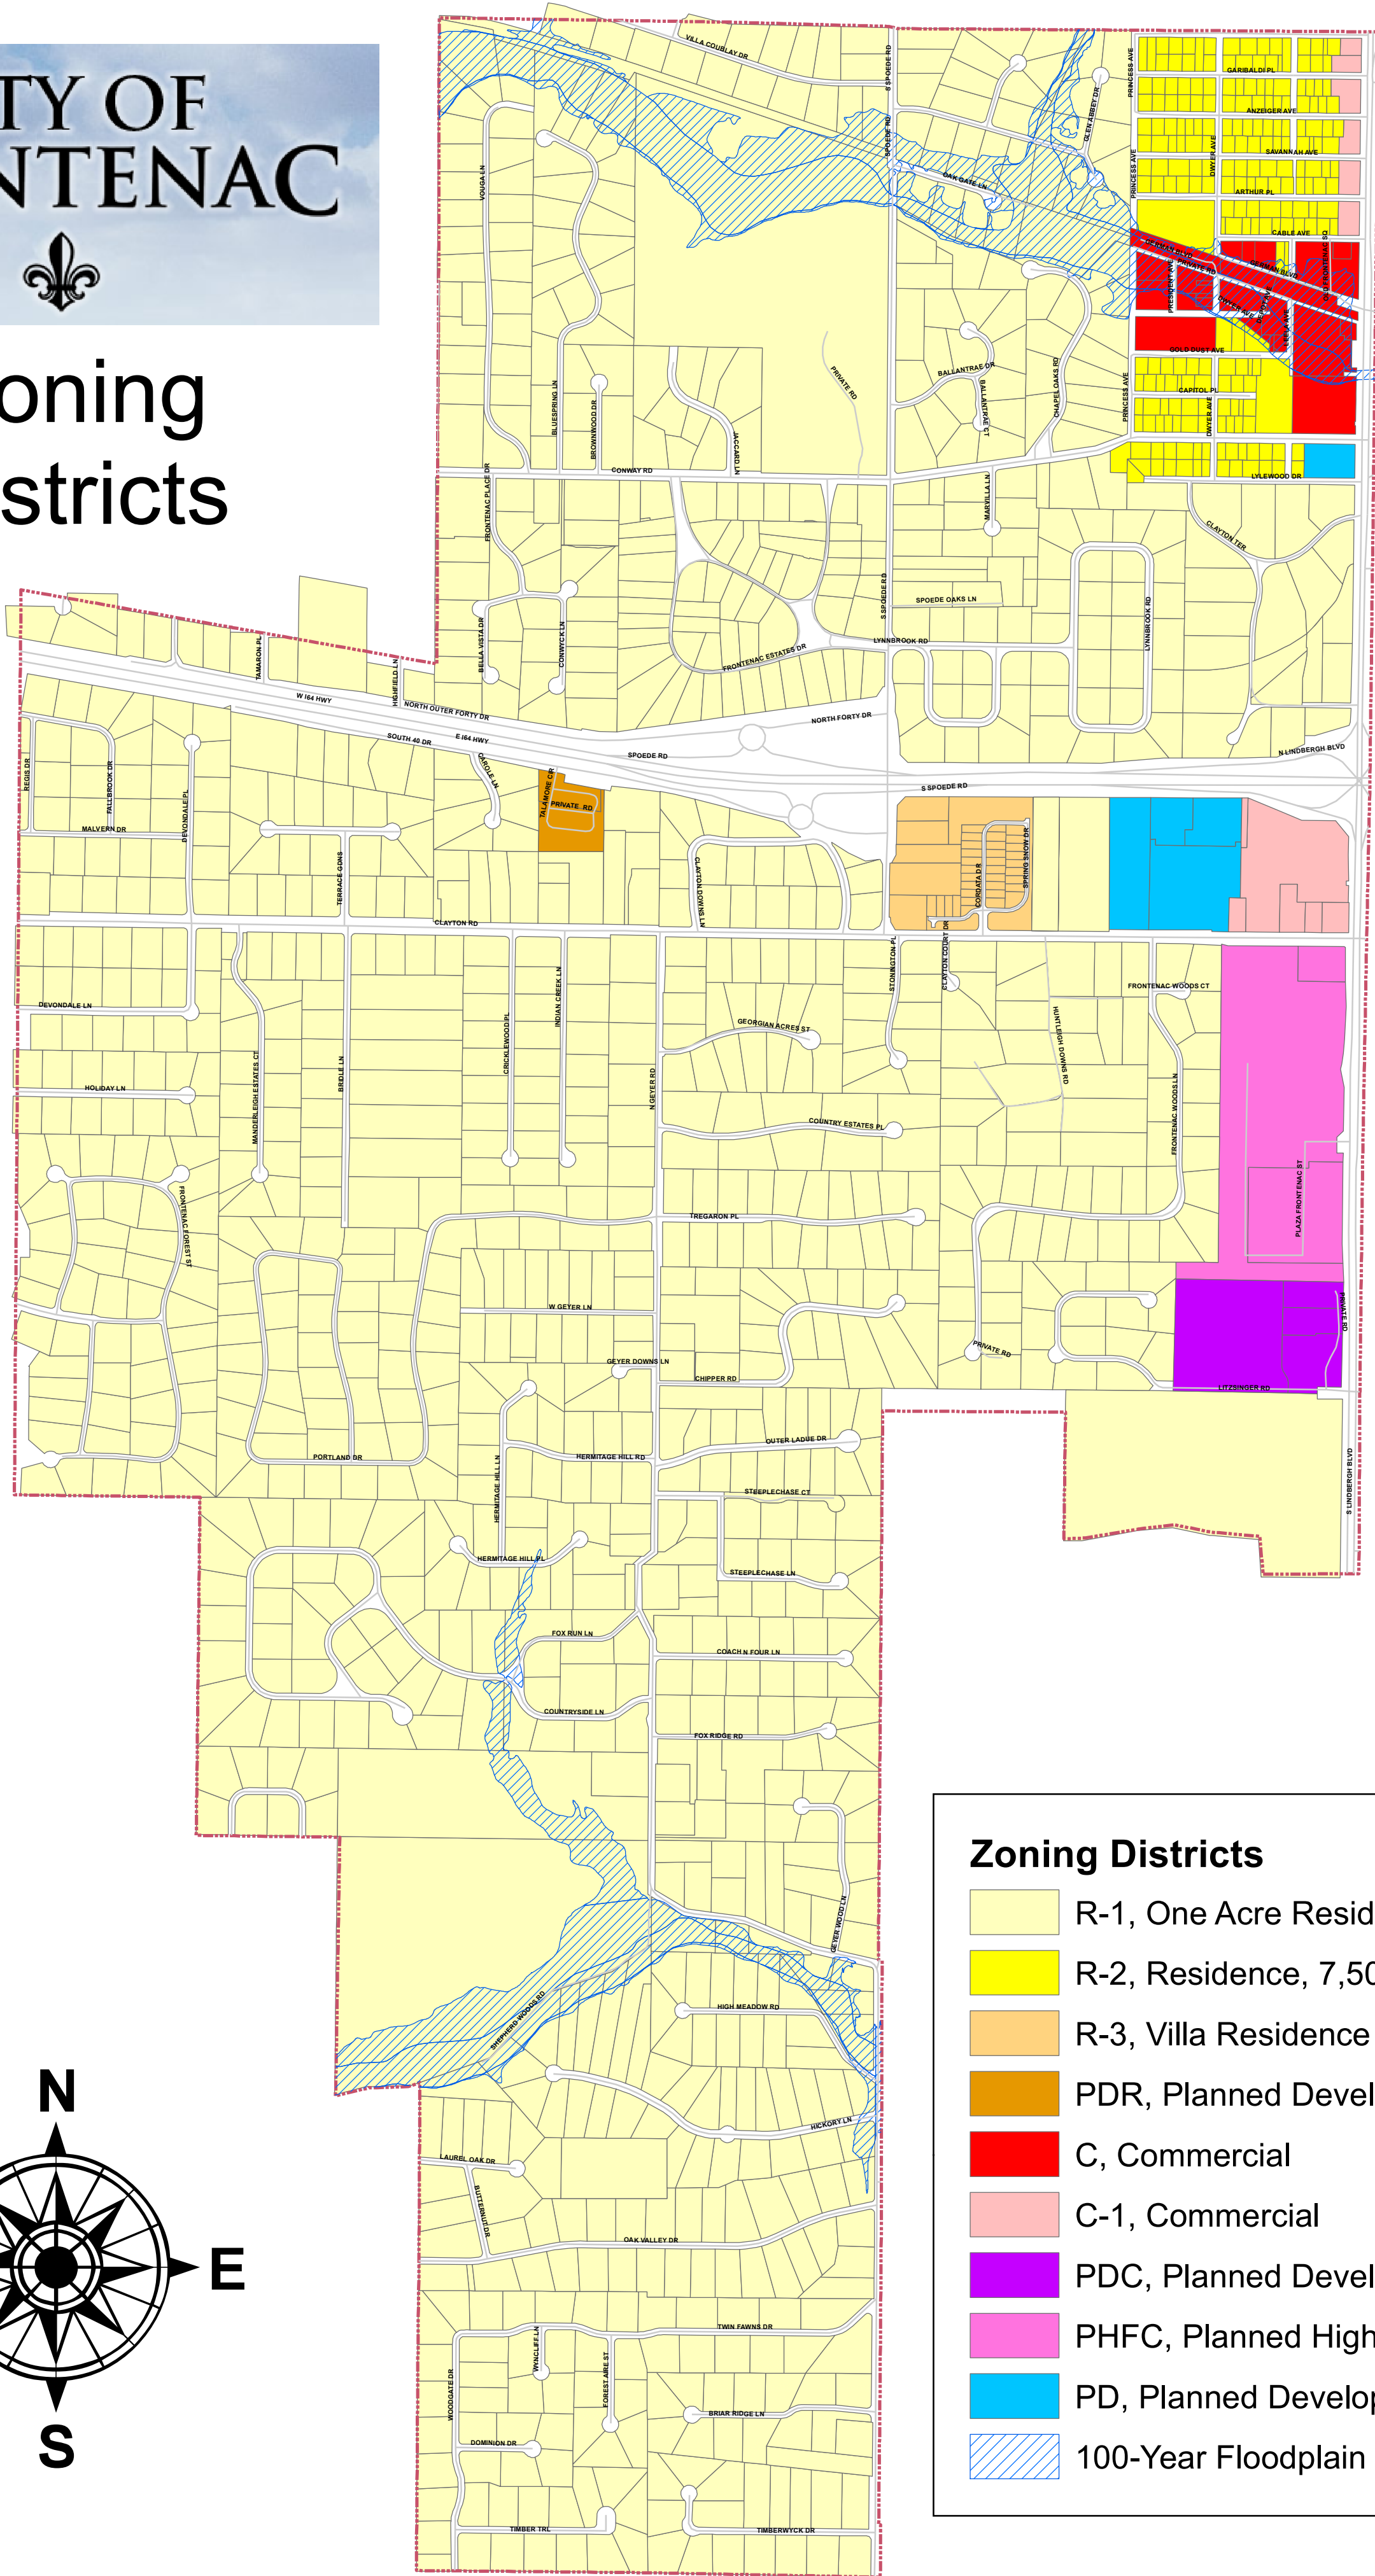

Zoning Districts

Zoning Districts	
	R-1, One Acre Residence
	R-2, Residence, 7,500 Sq. Ft.
	R-3, Villa Residence
	PDR, Planned Development Residential
	C, Commercial
	C-1, Commercial
	PDC, Planned Development Commercial
	PHFC, Planned High Fashion Center
	PD, Planned Development
	100-Year Floodplain